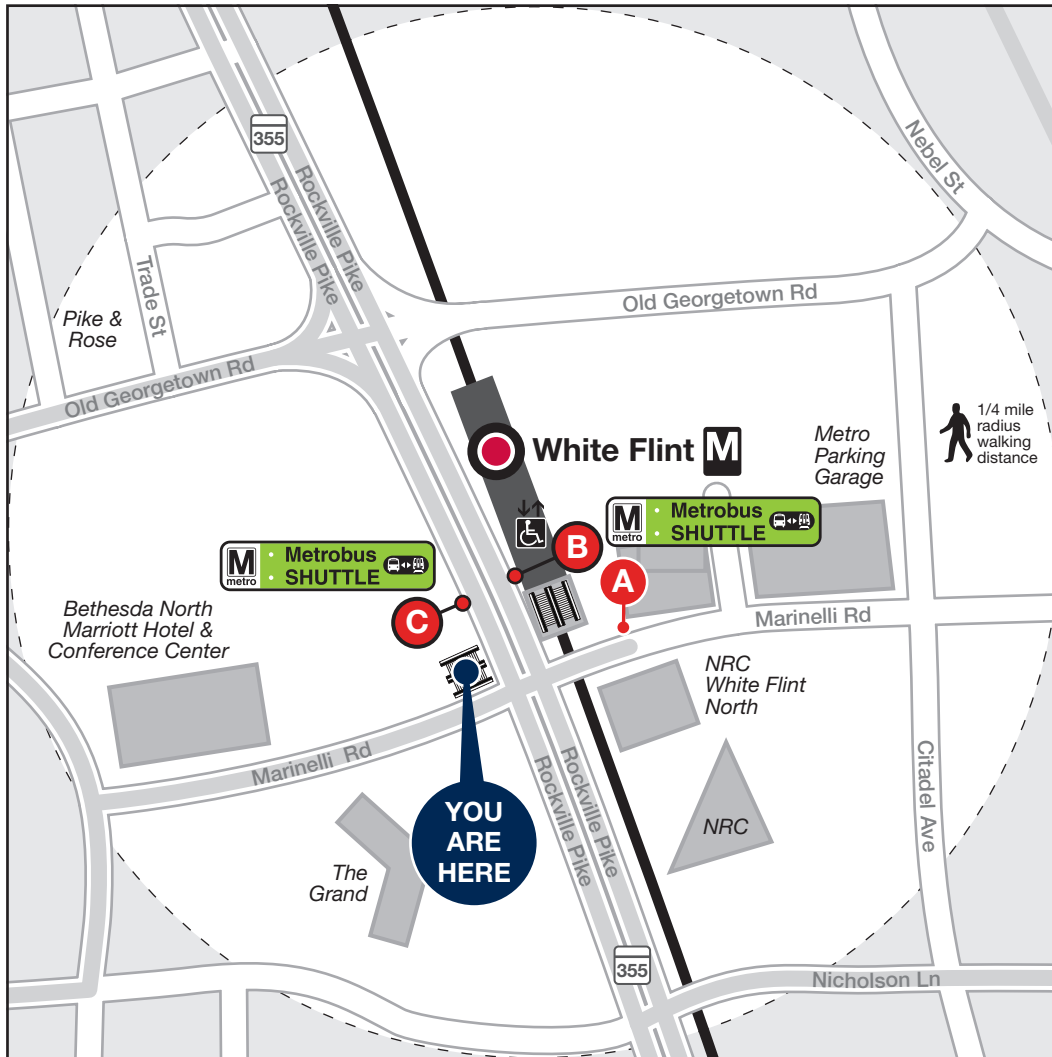

Station Vicinity Map White Flint

LEGEND

- A** Bus Stop (on the street)
- A** Bus Bay (at the station)

The lettered discs on this map will help you locate the bus stop or bay near this station. Be advised the letters are not displayed on the street bus stops.

- Elevator
- Escalator
- Bus Route
- Metrorail Station and line

63.015.EVAC-0622

- B** **C** **M** Metrobus SHUTTLE

In the event of an emergency, this bus stop will also be served by shuttle buses.

Approximate walking distance to the next Metro Station from this exit

There are no stations within a reasonable walking distance.

BUS SERVICE AND BOARDING LOCATIONS

Route	Destination	Board at
METROBUS		
C8	College Park-U of Md M	A

Route	Destination	Board at
RIDE ON-MONTGOMERY COUNTY		
5	Silver Spring M	C
5	Twinbrook M	B
26	Glenmont M	B
26	Montgomery Mall Transit Center	C
38	Wheaton M	A
42	Boiling Brook Pkwy	A
42	Montgomery Mall Transit Center	A B
46	Medical Center M	C
46	Montgomery College	B

Route	Destination	Board at
81	Rockville M	A B
101	Lakeforest Transit Center	B
101	Medical Center M	C

Subject to change without notice. Esta información puede cambiar.